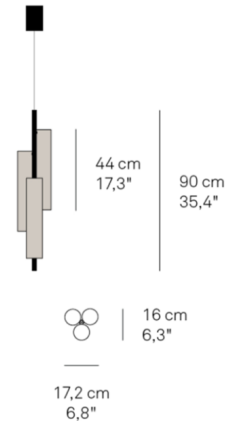

Lightology

lightology.com
866-954-4489
04-23-26

Project: _____

Company: _____

Location: _____ Fixture Type: _____

SPEC #: **LZF1352492**

Approved On: _____ Approved By: _____

Black Note Triplet Pendant - Overstock

By LZF

Description

The Black Note Triplet Pendant has perpendicular shades that rise and fall with rhythmic arrangement inspired by the black keys on a piano, whose sharp and flat notes add emotion and passion to a melody. Black Note's metallic frame works harmoniously with its luminous, warm wood veneer shade. Supplied with 8 foot suspension cable and 4.5 inch diameter canopy. Dimmable with a 0-10V dimmer, sold separately. NOTE: This is a discontinued model and limited to quantity on hand.

Specifications

COLOR . . . . . Grey
BODY FINISH . . . . . Matte Ivory
WATTAGE 96W
DIMMER 0-10V
DIMENSIONS . . . . . 7.4"W x 35.4"H
INTEGRATED LED MODULE . . . . . 3 x LED/32W/120-277V LED
COUNTRY OF ORIGIN . . . . . Spain

Technical Information

COLOR RENDERING . . . . . 90 CRI
LAMP COLOR 2700K
LUMENS/WATT 90.13
LUMINOUS FLUX . . . . . 2884 lumens

Shown in matte ivory / grey

CLICK TO VIEW PRODUCT

Notes: