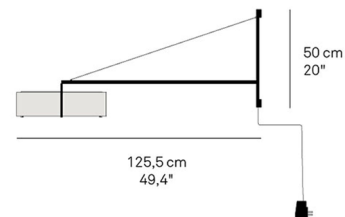

Specifications

COLOR	Natural Cherry
BODY FINISH	Matte Black
WATTAGE	25W
DIMMER	Included
DIMENSIONS	17.7"W x 20"H x 49.4"D
INTEGRATED LED MODULE	1 x LED/25W/120V LED
COUNTRY OF ORIGIN	Spain

Technical Information

COLOR RENDERING	90 CRI
LAMP COLOR	2700K
LUMENS/WATT	41.60
LUMINOUS FLUX	1040 lumens

Shown in matte black / natural cherry

ø 45 cm
ø 17.7"

CLICK TO VIEW PRODUCT

Notes: