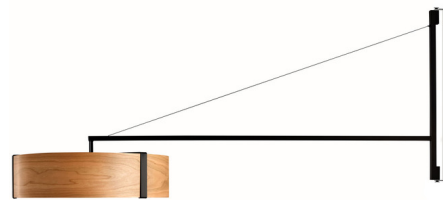

Lightology

lightology.com
866-954-4489
04-24-26

Project: _____
Company: _____
Location: _____ Fixture Type: _____
SPEC #: **LZF1352493**
Approved On: _____ Approved By: _____

Thesis Swing Arm Plug-in Wall Sconce - Overstock

By LZF

Description

The Thesis Swing Arm Plug-in Wall Sconce is authoritative and introspective, a quiet light with a smart, introverted personality. This modern piece, whose companionship is close and intimate, casts a warm glow as you toil through the night, or by your side as you read or simply contemplate the day. Features 33.5 inch black electrical cord with dimming switch. NOTE: This is a discontinued model and limited to quantity on hand.

Specifications

COLOR	Natural Cherry
BODY FINISH	Matte Black
WATTAGE	25W
DIMMER	Included
DIMENSIONS	17.7"W x 20"H x 49.4"D
INTEGRATED LED MODULE	1 x LED/25W/120V LED
COUNTRY OF ORIGIN	Spain

Technical Information

COLOR RENDERING	90 CRI
LAMP COLOR	2700K
LUMENS/WATT	41.60
LUMINOUS FLUX	1040 lumens