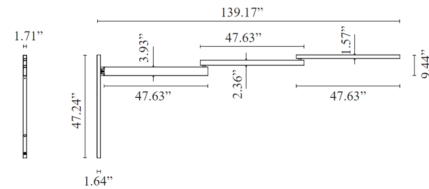

CLICK TO VIEW PRODUCT

Notes: