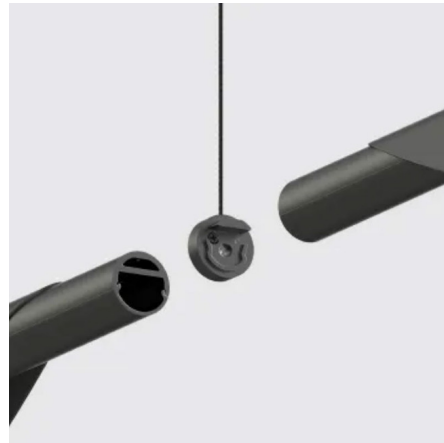

Lightology

lightology.com
866-954-4489
05-18-26

Project: _____

Company: _____

Location: _____ Fixture Type: _____

SPEC #: **SON1352508**

Approved On: _____ Approved By: _____

Tela Coupler Kit By Sonneman

Description

Multiple Tela pendants can be connected end-to-end using the Tela Coupler Kit to build a continuous linear fixture of unlimited length.
Note: The Tela Coupler is a mechanical coupler and not electrical, so a power supply is necessary for each fixture.

Shown in satin black

Specifications

COLOR	N/A
BODY FINISH	Satin Black
WATTAGE	N/A
DIMMER	N/A
DIMENSIONS	N/A
BULB	N/A

CLICK TO VIEW PRODUCT

Notes: