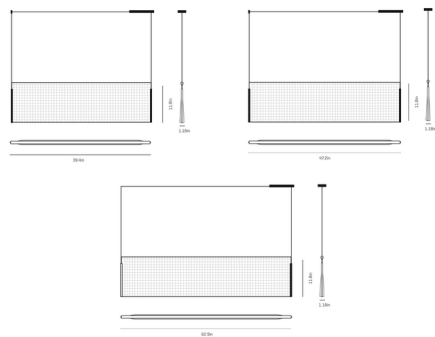

Lightology

lightology.com
866-954-4489
05-24-26

Project: _____

Company: _____

Location: _____ Fixture Type: _____

SPEC #: **ALV1352531**

Approved On: _____ Approved By: _____

Nebra Linear Pendant

By a-emotional light

Description

The Nebra Linear Pendant was inspired by the sun rising over the ocean through a veil of mist. The pendant's integrated LED strip produces a horizontal glow that softly fades through the stainless steel mesh shade to create an ethereal atmosphere. The LED is bi-directional, with a powerful downward light to provide direct lighting and a smaller upward-facing light to provide a decorative accent. Nebra's light and weightless appearance while switched on is contrasted by its stark simplicity when switched off.

Specifications

COLOR . . . . . Inox
BODY FINISH . . . . . Black
WATTAGE 33W
DIMMER 0-10V
DIMENSIONS . . . . . 47.2"L x 1.18"W x 11.8"H
INTEGRATED LED MODULE . . . . . 1 x LED/33W/120-277V LED
COUNTRY OF ORIGIN . . . . . Canada

Technical Information

PRODUCT DIMENSIONS . . . . . Adjustable Cable Length: 78.7"
LAMP COLOR 2700K
LUMENS/WATT 117.18
LUMINOUS FLUX . . . . . 3867 lumens

Shown in black / inox

CLICK TO VIEW PRODUCT

Notes: