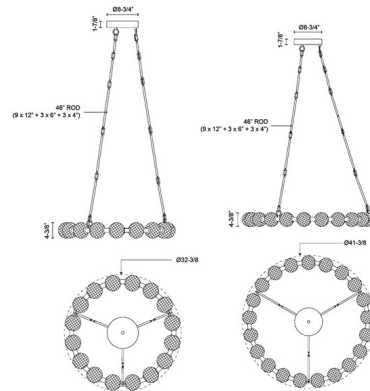

Specifications

COLOR Clear
 BODY FINISH Polished Nickel
 WATTAGE 85W
 DIMMER Low Voltage Electronic
 DIMENSIONS 32.375"W x 4.375"H
 INTEGRATED LED MODULE 1 x LED/85W/120V LED
 COUNTRY OF ORIGIN China

Technical Information

PRODUCT DIMENSIONS Downrods: Three 4", Three 6" and Nine 12" Included
 LAMP LIFE 50000 hours
 COLOR RENDERING 90 CRI
 LAMP COLOR 3000K
 LUMENS/WATT 61.18
 LUMINOUS FLUX 5200 lumens

Notes:

Shown in polished nickel / clear