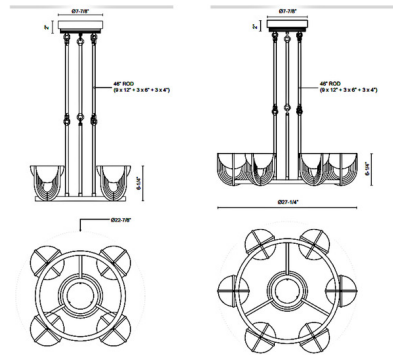

Specifications

COLOR Alabaster
 BODY FINISH Vintage Brass
 WATTAGE 25W
 DIMMER Low Voltage Electronic
 DIMENSIONS 22.875"W x 6.25"H
 INTEGRATED LED MODULE 4 x LED/6.25W/120V LED
 COUNTRY OF ORIGIN China

Technical Information

PRODUCT DIMENSIONS Min/Max Overall Height: 18"/46"
 LAMP LIFE 50000 hours
 COLOR RENDERING 90 CRI
 LAMP COLOR 2700K
 LUMENS/WATT 273.60
 LUMINOUS FLUX 1710 lumens

Shown in vintage brass / alabaster