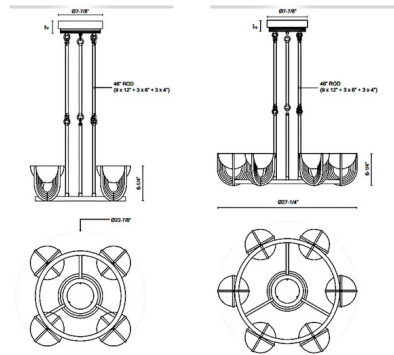

Shown in vintage brass / alabaster

Specifications

COLOR	Alabaster
BODY FINISH	Vintage Brass
WATTAGE	25W
DIMMER	Low Voltage Electronic
DIMENSIONS	22.875"W x 6.25"H
INTEGRATED LED MODULE	4 x LED/6.25W/120V LED
COUNTRY OF ORIGIN	China

Technical Information

PRODUCT DIMENSIONS	Min/Max Overall Height: 18"/46"
LAMP LIFE	50000 hours
COLOR RENDERING	90 CRI
LAMP COLOR	2700K
LUMENS/WATT	273.60
LUMINOUS FLUX	1710 lumens

CLICK TO VIEW PRODUCT

Notes: