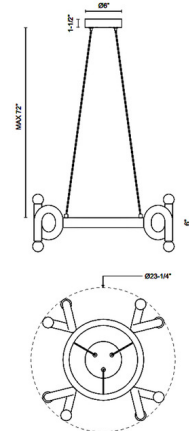

### Specifications

COLOR . . . . . N/A  
BODY FINISH . . . . . Brushed Gold  
WATTAGE . . . . . 56W  
DIMMER . . . . . Standard 120V  
DIMENSIONS . . . . . 23.25"W x 6"H  
BULB NOT INCLUDED . . . . . 8 x G16.5/Candelabra (E12)/7W/120V LED  
COUNTRY OF ORIGIN . . . . . China

### Technical Information

PRODUCT DIMENSIONS . . . . . Adjustable Cable Lengths: 72"

Shown in brushed gold

CLICK TO VIEW PRODUCT

Notes: