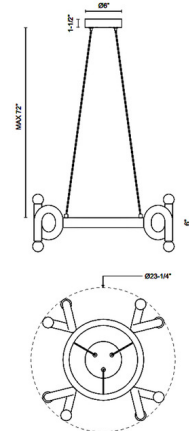

Specifications

COLOR N/A
BODY FINISH Brushed Gold
WATTAGE 56W
DIMMER Standard 120V
DIMENSIONS 23.25"W x 6"H
BULB NOT INCLUDED 8 x G16.5/Candelabra (E12)/7W/120V LED
COUNTRY OF ORIGIN China

Technical Information

PRODUCT DIMENSIONS Adjustable Cable Lengths: 72"

Shown in brushed gold

CLICK TO VIEW PRODUCT

Notes: