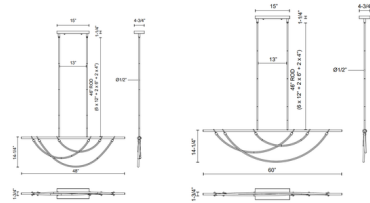

### Specifications

COLOR . . . . . Frosted  
 BODY FINISH . . . . . Urban Bronze  
 WATTAGE . . . . . 45W  
 DIMMER . . . . . Low Voltage Electronic  
 DIMENSIONS . . . . . 60"L x 1.75"W x 14.25"H  
 INTEGRATED LED MODULE . . . . . 3 x LED/15W/120V LED  
 COUNTRY OF ORIGIN . . . . . China