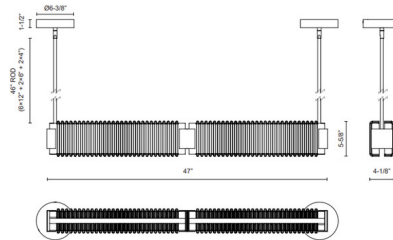

Specifications

COLOR Clear Ribbed
BODY FINISH Urban Bronze
WATTAGE 37W
DIMMER Low Voltage Electronic
DIMENSIONS 47"L x 4.125"W x 5.625"H
INTEGRATED LED MODULE 1 x LED/37W/120V LED
COUNTRY OF ORIGIN China

Technical Information

PRODUCT DIMENSIONS Downrods: Two 4", Two 6" and Six 12" Included
LAMP LIFE 50000 hours
COLOR RENDERING 90 CRI
LAMP COLOR 2700K
LUMENS/WATT 69.46
LUMINOUS FLUX 2570 lumens

Shown in urban bronze / clear ribbed