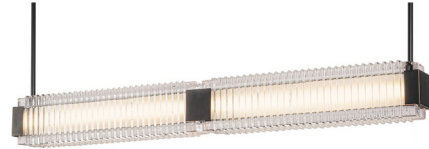

Description

The Alai Linear Pendant brings an ethereal beauty to your interior space. Tee smooth frame holds rippled glass that resembles the gentle ripple of ocean waves, and casts warm shadows of light across your room. Sloped ceiling up to 45 degrees.

Specifications

COLOR Clear Ribbed
 BODY FINISH Urban Bronze
 WATTAGE 37W
 DIMMER Low Voltage Electronic
 DIMENSIONS 47"L x 4.125"W x 5.625"H
 INTEGRATED LED MODULE 1 x LED/37W/120V LED
 COUNTRY OF ORIGIN China

Technical Information

PRODUCT DIMENSIONS Downrods: Two 4", Two 6" and Six 12" Included
 LAMP LIFE 50000 hours
 COLOR RENDERING 90 CRI
 LAMP COLOR 2700K
 LUMENS/WATT 69.46
 LUMINOUS FLUX 2570 lumens

Shown in urban bronze / clear ribbed