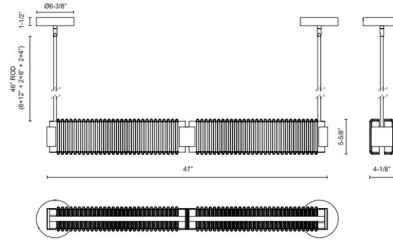

Specifications

COLOR Clear Ribbed
 BODY FINISH Urban Bronze
 WATTAGE 37W
 DIMMER Low Voltage Electronic
 DIMENSIONS 47"L x 4.125"W x 5.625"H
 INTEGRATED LED MODULE 1 x LED/37W/120V LED
 COUNTRY OF ORIGIN China

Technical Information

PRODUCT DIMENSIONS Downrods: Two 4", Two 6" and Six 12" Included
 LAMP LIFE 50000 hours
 COLOR RENDERING 90 CRI
 LAMP COLOR 2700K
 LUMENS/WATT 69.46
 LUMINOUS FLUX 2570 lumens

Shown in urban bronze / clear ribbed