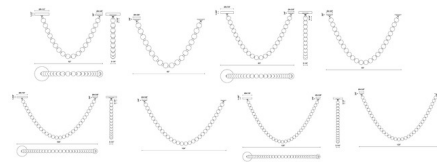

### Specifications

COLOR . . . . . Opal  
BODY FINISH . . . . . Chrome  
WATTAGE . . . . . 30W  
DIMMER . . . . . Low Voltage Electronic  
DIMENSIONS . . . . . 62"L x 3.25"W x 3.25"H  
INTEGRATED LED MODULE . . . . . 1 x LED/30W/120-277V LED  
COUNTRY OF ORIGIN . . . . . China