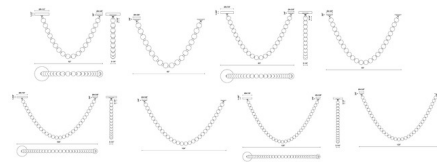

By Alora

Description

The Akoya Bead Pendant is inspired by the beautiful pearls of the sea. This awe inspiring piece will add an elegant illumination to your space. Beads of illumination twirl in any way you prefer. Note: Available with a standard canopy, with driver inside the canopy or with a remote canopy, not located in the canopy.

Shown in chrome / opal

Specifications

COLOR	Opal
BODY FINISH	Chrome
WATTAGE	49W
DIMMER	Low Voltage Electronic
DIMENSIONS	104"L x 3.25"W x 3.25"H
INTEGRATED LED MODULE	1 x LED/49W/120-277V LED
COUNTRY OF ORIGIN	China