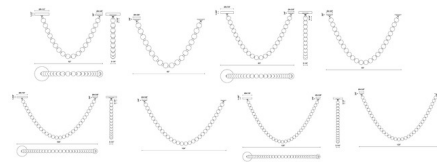

By Alora

Description

The Akoya Bead Pendant is inspired by the beautiful pearls of the sea. This awe inspiring piece will add an elegant illumination to your space. Beads of illumination twirl in any way you prefer. Note: Available with a standard canopy, with driver inside the canopy or with a remote canopy, not located in the canopy.

Shown in chrome / opal

Specifications

COLOR Opal
BODY FINISH Chrome
WATTAGE 49W
DIMMER Low Voltage Electronic
DIMENSIONS 10.4"L x 3.25"W x 3.25"H
INTEGRATED LED MODULE 1 x LED/49W/120-277V LED
COUNTRY OF ORIGIN China