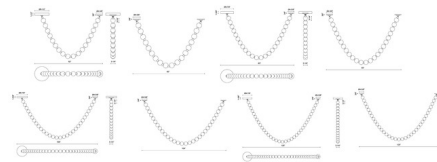

By Alora

Description

The Akoya Bead Pendant is inspired by the beautiful pearls of the sea. This awe inspiring piece will add an elegant illumination to your space. Beads of illumination twirl in any way you prefer. Note: Available with a standard canopy, with driver inside the canopy or with a remote canopy, not located in the canopy.

Shown in chrome / opal

Specifications

COLOR Opal
BODY FINISH Chrome
WATTAGE 59W
DIMMER Low Voltage Electronic
DIMENSIONS 125"L x 3.25"W x 3.25"H
INTEGRATED LED MODULE 1 x LED/59W/120V LED
COUNTRY OF ORIGIN China