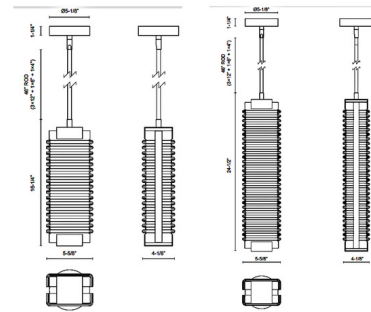

Description

The Alai Pendant brings an ethereal beauty to your interior space. Tee smooth frame holds rippled glass that resembles the gentle ripple of ocean waves, and casts warm shadows of light across your room. Sloped ceiling up to 45 degrees.

Shown in vintage brass / clear ribbed

Specifications

COLOR	Clear Ribbed
BODY FINISH	Vintage Brass
WATTAGE	15W
DIMMER	Low Voltage Electronic
DIMENSIONS	4.125"W x 16.25"H
INTEGRATED LED MODULE	1 x LED/15W/120V LED
COUNTRY OF ORIGIN	China

Technical Information

PRODUCT DIMENSIONS	Downrods: One 4", One 6" and Three 12" Included
LAMP LIFE	50000 hours
COLOR RENDERING	90 CRI
LAMP COLOR	2700K
LUMENS/WATT	66.67
LUMINOUS FLUX	1000 lumens

CLICK TO VIEW PRODUCT