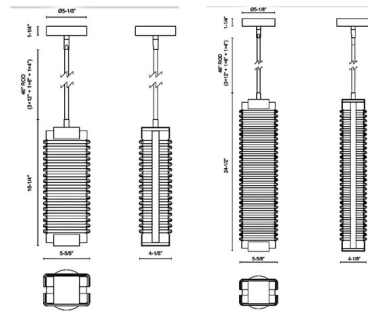

Specifications

COLOR Clear Ribbed
BODY FINISH Vintage Brass
WATTAGE 15W
DIMMER Low Voltage Electronic
DIMENSIONS 4.125"W x 16.25"H
INTEGRATED LED MODULE 1 x LED/15W/120V LED
COUNTRY OF ORIGIN China

Technical Information

PRODUCT DIMENSIONS Downrods: One 4", One 6" and Three 12" Included
LAMP LIFE 50000 hours
COLOR RENDERING 90 CRI
LAMP COLOR 2700K
LUMENS/WATT 66.67
LUMINOUS FLUX 1000 lumens

Shown in vintage brass / clear ribbed