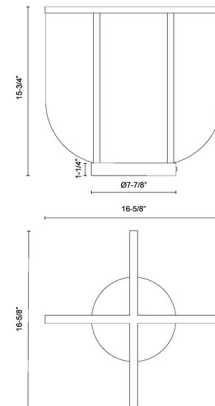

CLICK TO VIEW PRODUCT

Notes: