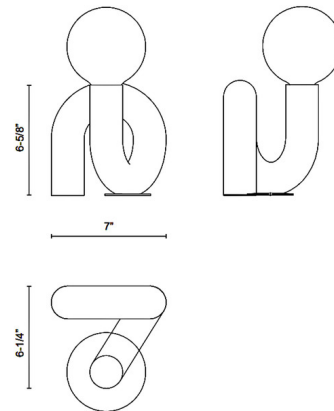

Description

The Sadie Table Lamp brings quirky charm with upbeat energy to your interior space. The swirling organic frame is capped on the top with a bare bulb casting warm shadows of light across your room. On/Off switch is located on the cord.

Shown in brushed gold

Specifications

COLOR N/A
BODY FINISH Brushed Gold
WATTAGE 7W
DIMMER N/A
DIMENSIONS 7"W x 6.625"H
BULB NOT INCLUDED 1 x G30/Medium (E26)/7W/120V LED
COUNTRY OF ORIGIN China

Technical Information

PRODUCT DIMENSIONS Cord: 72"

CLICK TO VIEW PRODUCT

Notes: