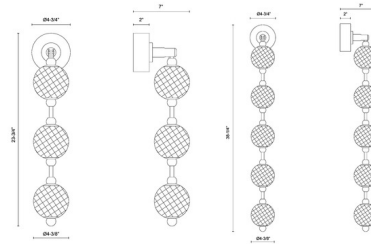

CLICK TO VIEW PRODUCT

Notes: