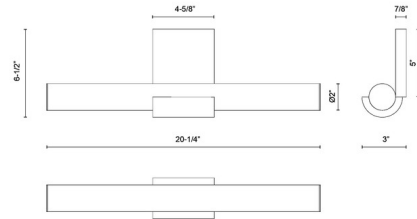

### Specifications

COLOR	Milk
BODY FINISH	Vintage Brass
WATTAGE	13W
DIMMER	Low Voltage Electronic
DIMENSIONS	20.25"W x 6.5"H x 3"D
INTEGRATED LED MODULE	1 x LED/13W/120V LED
COUNTRY OF ORIGIN	China