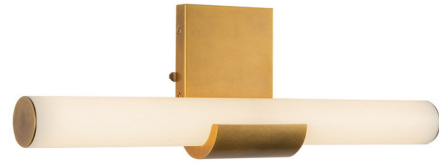

## Apollo Bathroom Vanity Light

By Alora

### Description

The Apollo Bathroom Vanity Light brings a celestial elegance to your interior space. The curved frame holds an opulent glass tube that casts warm shadows of light across your space.

Shown in vintage brass / milk

### Specifications

COLOR	Milk
BODY FINISH	Vintage Brass
WATTAGE	13W
DIMMER	Low Voltage Electronic
DIMENSIONS	20.25"W x 6.5"H x 3"D
INTEGRATED LED MODULE	1 x LED/13W/120V LED
COUNTRY OF ORIGIN	China