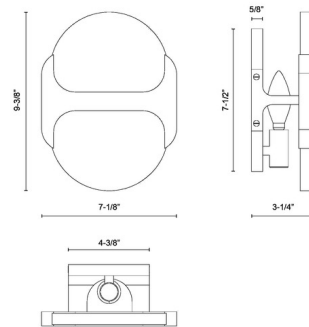

Description

The Odin Wall Sconce brings a classic elegance to your interior space. The smooth frame is complemented by Alabaster pills that cast warm shadows across your room. This piece will elevate your space with timeless sophistication. May be mounted horizontally or vertically.

Shown in vintage brass / alabaster

Specifications

COLOR Alabaster
BODY FINISH Vintage Brass
WATTAGE 9W
DIMMER Standard 120V
DIMENSIONS 7.125"W x 9.375"H x 3.25"D
BULB NOT INCLUDED 1 x B10/Candelabra (E12)/9W/120V LED
COUNTRY OF ORIGIN China