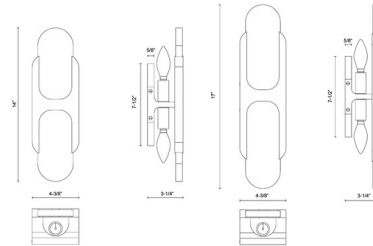

Shown in urban bronze / alabaster

Specifications

COLOR	Alabaster
BODY FINISH	Urban Bronze
WATTAGE	18W
DIMMER	Standard 120V
DIMENSIONS	4.375"W x 14"H x 3.25"D
BULB NOT INCLUDED	2 x B10/Candelabra (E12)/9W/120V LED
COUNTRY OF ORIGIN	China