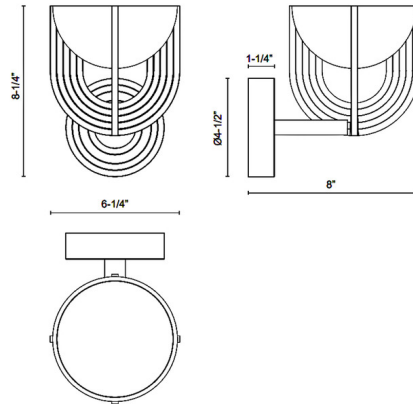

CLICK TO VIEW PRODUCT

Notes: