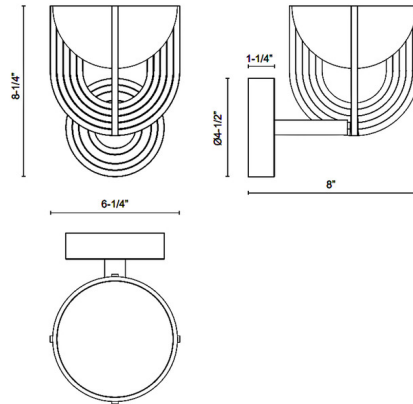

### Specifications

COLOR . . . . . Alabaster  
BODY FINISH . . . . . Vintage Brass  
WATTAGE . . . . . 7W  
DIMMER . . . . . Low Voltage Electronic  
DIMENSIONS . . . . . 6.25"W x 8.25"H x 8"D  
INTEGRATED LED MODULE . . . . . 1 x LED/7W/120V LED  
COUNTRY OF ORIGIN . . . . . China