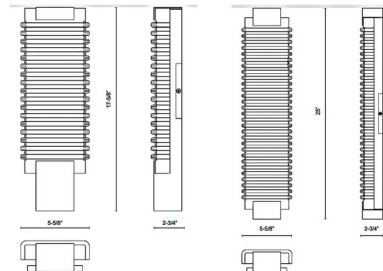

### Specifications

COLOR . . . . . Clear Ribbed  
 BODY FINISH . . . . . Vintage Brass  
 WATTAGE . . . . . 15W  
 DIMMER . . . . . Low Voltage Electronic  
 DIMENSIONS . . . . . 5.625"W x 17.625"H x 2.75"D  
 INTEGRATED LED MODULE . . . . . 1 x LED/15W/120V LED  
 COUNTRY OF ORIGIN . . . . . China