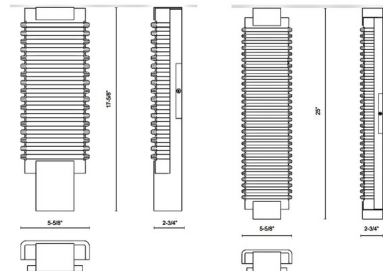

By Alora

Description

The Alai Bathroom Vanity Light brings an ethereal beauty to your interior space. Tee smooth frame holds rippled glass that resembles the gentle ripple of ocean waves, and casts warm shadows of light across your room. May be mounted horizontally or vertically.

Shown in vintage brass / clear ribbed

Specifications

COLOR	Clear Ribbed
BODY FINISH	Vintage Brass
WATTAGE	15W
DIMMER	Low Voltage Electronic
DIMENSIONS	5.625"W x 17.625"H x 2.75"D
INTEGRATED LED MODULE	1 x LED/15W/120V LED
COUNTRY OF ORIGIN	China