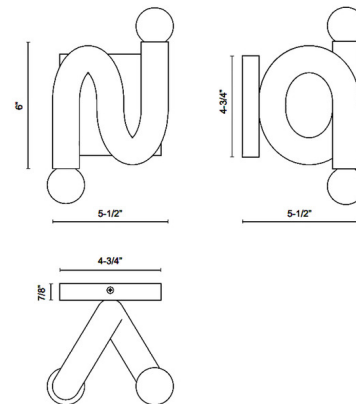

Shown in matte black

Specifications

COLOR	N/A
BODY FINISH	Matte Black
WATTAGE	14W
DIMMER	Standard 120V
DIMENSIONS	5.5"W x 6"H x 5.5"D
BULB NOT INCLUDED	2 x G16.5/Candelabra (E12)/7W/120V LED
COUNTRY OF ORIGIN	China