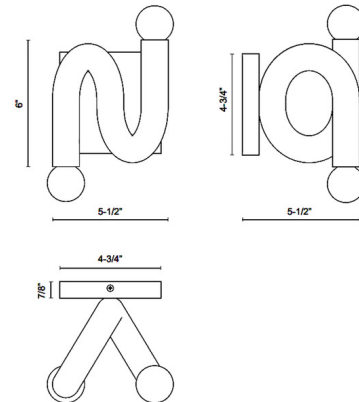

### Specifications

|                   |  |
|-------------------|--|
| COLOR             | N/A                                    |
| BODY FINISH       | Matte Black                            |
| WATTAGE           | 14W                                    |
| DIMMER            | Standard 120V                          |
| DIMENSIONS        | 5.5"W x 6"H x 5.5"D                    |
| BULB NOT INCLUDED | 2 x G16.5/Candelabra (E12)/7W/120V LED |
| COUNTRY OF ORIGIN | China                                  |