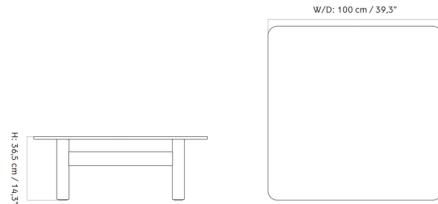

By Audo Copenhagen

Description

The Brasilia Coffee Table, designed with its rounded forms, is considered craft and streamlined appeal. A striking centerpiece for any room, the Brasilia Table combines the best of Scandinavian and Brazilian design. The tempered opti-white glass top offers a light, sophisticated look, balanced by a solid wood base.

Specifications

COLOR Clear
BODY FINISH Walnut
WATTAGE N/A
DIMMER N/A
DIMENSIONS 393.7"W x 14.37"H x 393.7"D
BULB N/A
COUNTRY OF ORIGIN Slovenia

Shown in walnut / clear

CLICK TO VIEW PRODUCT

Notes: