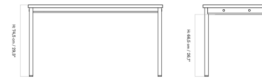

### Description

The Co Table offers a refined and elegant modern aesthetic that will complement a variety of decor styles. Co's rectangular tabletop is made of laminate with oak trim and supported by a quartet of columnar steel legs. The table's clean lines and understated style make it an excellent choice for workspaces or conference rooms in a professional setting. Choose from the option with cable management compartments or without.

### Specifications

COLOR	Terra
BODY FINISH	Black
WATTAGE	N/A
DIMMER	N/A
DIMENSIONS	55.1"W x 29.3"H x 27.5"D
BULB	N/A
COUNTRY OF ORIGIN	Latvia

CLICK TO VIEW PRODUCT

Notes: