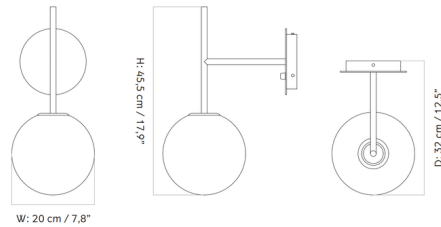

Specifications

COLOR Opal
BODY FINISH Brushed Brass
WATTAGE 6W
DIMMER Included
DIMENSIONS 7.87"W x 17.91"H x 12.5"D
BULB INCLUDED 1 x LED/Medium (E26)/6W/120V LED
COUNTRY OF ORIGIN China

Technical Information

PRODUCT DIMENSIONS Backplate: 4.5" diameter
COLOR RENDERING 80 CRI
LAMP COLOR 2700K
LUMENS/WATT 113.83
LUMINOUS FLUX 683 lumens

Shown in brushed brass / opal

CLICK TO VIEW PRODUCT

Notes: