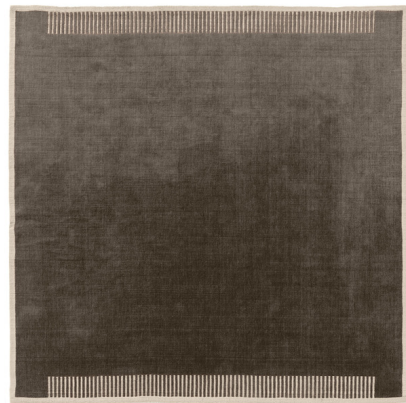

Lightology

lightology.com
866-954-4489
06-30-26

Project: _____

Company: _____

Location: _____ Fixture Type: _____

SPEC #: **MEN1352690**

Approved On: _____ Approved By: _____

Duomo Square Rug By Audo Copenhagen

Description

With its luxe cut loop pile, soft and comfortable under foot, the Duomo Rug fuses classical inspiration with contemporary design, pays tribute to architecture. The understated composition of the timeless design weaves together a sense of refinement in wool, detailed with stripes that draw the eye and frame the design.

Shown in marble grey

W: 270 cm / 106,2"

W: 270 cm / 106,2"

Specifications

COLOR	Marble Grey
BODY FINISH	N/A
WATTAGE	N/A
DIMMER	N/A
DIMENSIONS	106.3"L x 106.3"W x 0.25"H
BULB	N/A
COUNTRY OF ORIGIN	Sweden

CLICK TO VIEW PRODUCT