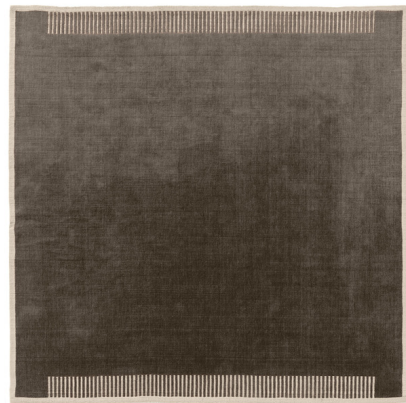

## Duomo Square Rug By Audo Copenhagen

### Description

With its luxe cut loop pile, soft and comfortable under foot, the Duomo Rug fuses classical inspiration with contemporary design, pays tribute to architecture. The understated composition of the timeless design weaves together a sense of refinement in wool, detailed with stripes that draw the eye and frame the design.

Shown in marble grey

W: 270 cm / 106,2"

W: 270 cm / 106,2"

### Specifications

COLOR	Marble Grey
BODY FINISH	N/A
WATTAGE	N/A
DIMMER	N/A
DIMENSIONS	106.3"L x 106.3"W x 0.25"H
BULB	N/A
COUNTRY OF ORIGIN	Sweden

CLICK TO VIEW PRODUCT

Notes: