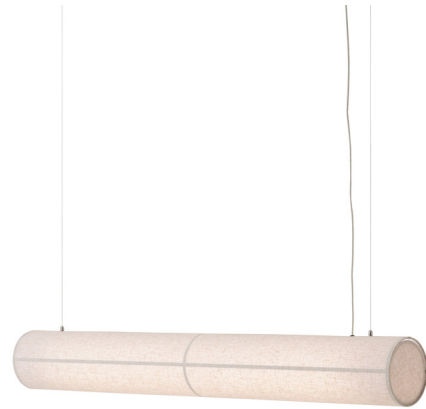

Lightology

lightology.com
866-954-4489
04-22-26

Project: _____

Company: _____

Location: _____ Fixture Type: _____

SPEC #: **MEN1352695**

Approved On: _____ Approved By: _____

Hashira Linear Pendant

By Audo Copenhagen

Description

Designed to bring serenity and sophistication the Hashira Linear Pendant is ideal over a dining table or desk. The Hashira Linear Pendant Lamp redefines with its horizontal form, delivering ambient lighting in a minimalist aesthetic. The streamlined lamp appears to float on air, suspended from the ceiling by wires and its raw linen shade held in place by magnets, eliminating the need for bulky screws. The dimmable light source emits a warm glow, bright enough for tasks yet subtle enough to add ambience.

Specifications

COLOR Raw Linen
BODY FINISH Black
WATTAGE 16W
DIMMER Low Voltage Electronic
DIMENSIONS 55.12"L x 7"W x 7"H
BULB INCLUDED 1 x LED/16W/120V LED
COUNTRY OF ORIGIN China

Technical Information

COLOR RENDERING 80 CRI
LAMP COLOR 2700K
LUMENS/WATT 23.75
LUMINOUS FLUX 380 lumens

Shown in black / raw linen

W: 140 cm / 55.1"

H: 18 cm / 7"

W: 18 cm / 7"

CLICK TO VIEW PRODUCT

Notes: