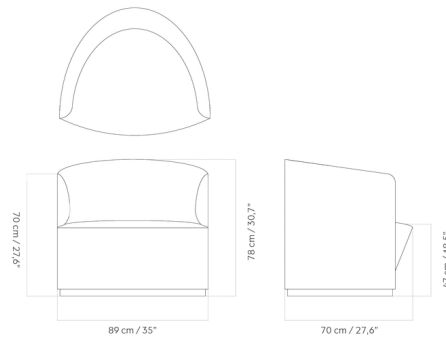

Shown in black / sand logan

Specifications

COLOR	Sand Logan
BODY FINISH	Black
WATTAGE	N/A
DIMMER	N/A
DIMENSIONS	35"W x 30.709"H x 27.6"D
BULB	N/A
COUNTRY OF ORIGIN	Lithuania

CLICK TO VIEW PRODUCT

Notes: