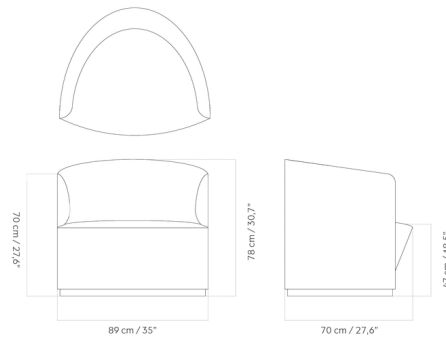

### Specifications

COLOR	Flint Logan
BODY FINISH	Black
WATTAGE	N/A
DIMMER	N/A
DIMENSIONS	35"W x 30.709"H x 27.6"D
BULB	N/A
COUNTRY OF ORIGIN	Lithuania

CLICK TO VIEW PRODUCT

Notes: