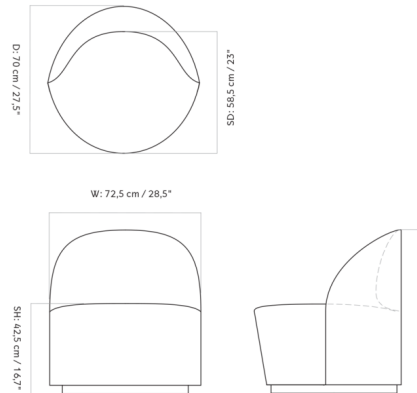

Description

The Tearoom Swivel Lounge Chair features a timeless silhouette that is inviting without being overly casual. Inspired by the curved frame of Charles Rennie Mackintosh's 1904 Willow Chair, this piece features a gently curving back and sides over plywood and foam construction, ensuring it is as comfortable as it is stylish. The upholstered seat sits atop a return swivel base that rotates 190 degrees. The Tearoom Lounge Chair would make a striking addition to both period and contemporary hotels, lounges, or even private residences.

Shown in black / gold boucle

Specifications

COLOR	Gold Boucle
BODY FINISH	Black
WATTAGE	N/A
DIMMER	N/A
DIMENSIONS	28.5"W x 30.7"H x 27.5"D
BULB	N/A
COUNTRY OF ORIGIN	Lithuania

CLICK TO VIEW PRODUCT

Notes: