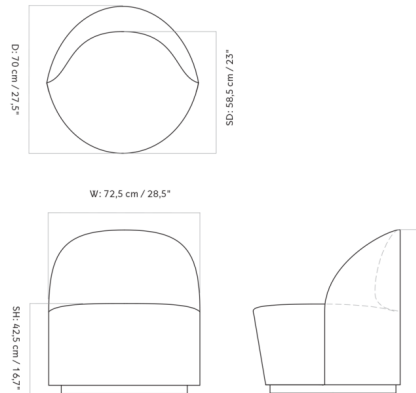

### Specifications

COLOR	Gold Boucle
BODY FINISH	Black
WATTAGE	N/A
DIMMER	N/A
DIMENSIONS	28.5"W x 30.7"H x 27.5"D
BULB	N/A
COUNTRY OF ORIGIN	Lithuania

CLICK TO VIEW PRODUCT

Notes: