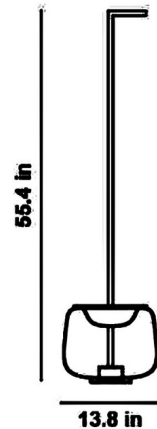

CLICK TO VIEW PRODUCT

Notes: