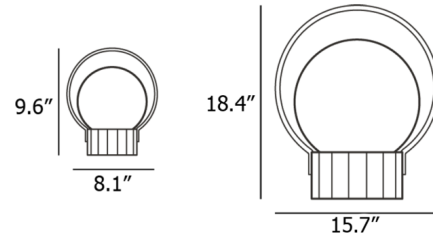

Shown in opal / stainless steel / natural concrete

Specifications

COLOR N/A
BODY FINISH Opal / Stainless Steel / Natural Concrete
WATTAGE 3W
DIMMER Included
DIMENSIONS 8.11"W x 9.606"H
BULB NOT INCLUDED 1 x LED/3W/12V LED
COUNTRY OF ORIGIN Czech Republic

Technical Information

COLOR RENDERING 90 CRI
LAMP COLOR 2700K
LUMENS/WATT 126.33
LUMINOUS FLUX 379 lumens

CLICK TO VIEW PRODUCT

Notes: