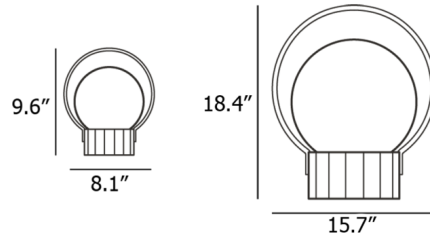

Shown in smoke grey / black / natural concrete

Specifications

COLOR N/A
BODY FINISH Smoke Grey / Stainless / Natural Concrete
WATTAGE 3.5W
DIMMER Included
DIMENSIONS 15.748"W x 18.425"H
BULB NOT INCLUDED 1 x LED/3.5W/12V LED
COUNTRY OF ORIGIN Czech Republic

Technical Information

COLOR RENDERING 90 CRI
LAMP COLOR 2700K
LUMENS/WATT 123.71
LUMINOUS FLUX 433 lumens

CLICK TO VIEW PRODUCT

Notes: