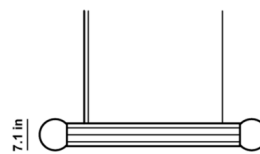

By Brokis

Description

The Prisma Linear Pendant takes its name from its decagonal prism-shaped body and its faceted sides, which reflect light in multiple directions for a dazzling effect. Each end of the pendant is capped with a glass globe diffuser, which houses an integrated LED light source to direct light in all directions. Note: Transparent glass is only available with Yellow Zinc Finish in 51.6 inch size.

Specifications

COLOR Smoke Grey
BODY FINISH Brushed Steel
WATTAGE 12W
DIMMER Not Dimmable
DIMENSIONS 37.598"L x 5.906"W x 5.906"H
INTEGRATED LED MODULE 2 x LED/6W/120V LED
COUNTRY OF ORIGIN Czech Republic

Technical Information

COLOR RENDERING 90 CRI
LAMP COLOR 2700K
LUMENS/WATT 219.00
LUMINOUS FLUX 1314 lumens

Shown in brushed steel / smoke grey

37.6 in

51.6 in

CLICK TO VIEW PRODUCT

Notes: