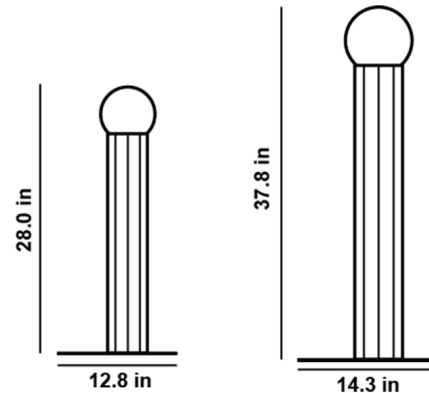

The Prisma Floor Pendant takes its name from its decagonal prism-shaped body and its faceted sides, which reflect light in multiple directions for a dazzling effect. The top of the lamp is capped with a glass globe diffuser, which houses an integrated LED light source to direct light outward. Note: Brushed Steel finish is only available in 37.8 inch size.

Specifications

COLOR	Smoke Grey
BODY FINISH	Yellow Zinc
WATTAGE	6.7W
DIMMER	N/A
DIMENSIONS	12.756"W x 28"H
INTEGRATED LED MODULE	1 x LED/6.7W/120V LED
COUNTRY OF ORIGIN	Czech Republic

Technical Information

COLOR RENDERING	90 CRI
LAMP COLOR	2700K
LUMENS/WATT	140.15
LUMINOUS FLUX	939 lumens

Shown in yellow zinc / smoke grey

CLICK TO VIEW PRODUCT

Notes: