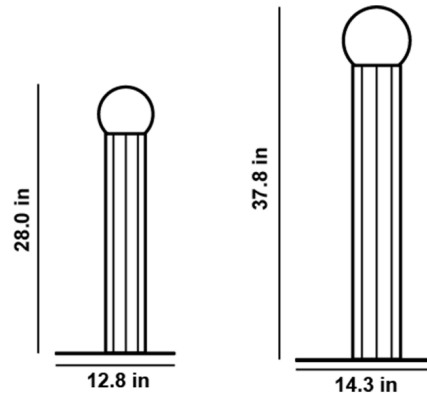

By Brokis

Description

The Prisma Floor Pendant takes its name from its decagonal prism-shaped body and its faceted sides, which reflect light in multiple directions for a dazzling effect. The top of the lamp is capped with a glass globe diffuser, which houses an integrated LED light source to direct light outward. Note: Brushed Steel finish is only available in 37.8 inch size.

Shown in brushed steel / smoke grey

Specifications

COLOR Smoke Grey
BODY FINISH Brushed Steel
WATTAGE 6.7W
DIMMER N/A
DIMENSIONS 14.291"W x 37.795"H
INTEGRATED LED MODULE 1x LED/6.7W/120V LED
COUNTRY OF ORIGIN Czech Republic

Technical Information

COLOR RENDERING 90 CRI
LAMP COLOR 2700K
LUMENS/WATT 140.15
LUMINOUS FLUX 939 lumens

CLICK TO VIEW PRODUCT

Notes: