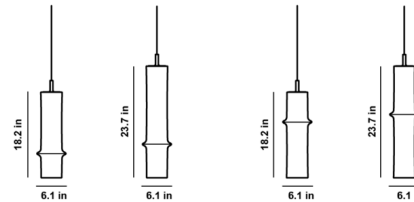

By Brokis

Description

The Bamboo Forest Pendant draws inspiration from vertical stalks of bamboo with their cylindrical shape and distinctive nodal rings. The hand-sculpted glass thickens at the ring, creating a subtle shadow to add a soft visual accent. Bamboo Forest makes a dramatic statement particularly in groups of multiple pendants of varying sizes.

Shown in black anodized / light smoke grey

Low Ring

High Ring

Specifications

COLOR Light Smoke Grey
BODY FINISH Black Anodized
WATTAGE 6.5W
DIMMER Not Dimmable
DIMENSIONS 6.102"W x 18.189"H
INTEGRATED LED MODULE 1 x LED/6.5W/24V LED
COUNTRY OF ORIGIN Czech Republic