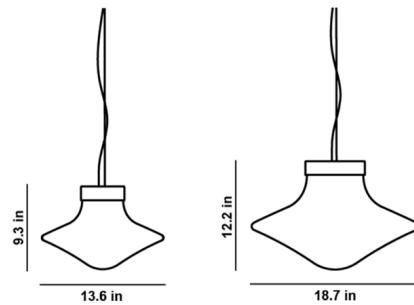

By Brokis

Description

The playful silhouette of the Trottola Pendant is inspired by a popular children's toy: the spinning top. The lamp's built-in LED shines through an interior opal diffuser and the opaline glass exterior to create an enchanting interplay of light and shadow.

Shown in black anodized / opaline

Specifications

COLOR	Opaline
BODY FINISH	Black Anodized
WATTAGE	9.4W
DIMMER	Not Dimmable
DIMENSIONS	13.622"W x 9.252"H
INTEGRATED LED MODULE	1 x LED/9.4W/24V LED
COUNTRY OF ORIGIN	Czech Republic