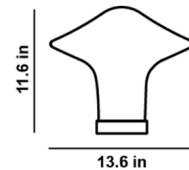

### Specifications

COLOR . . . . . Opaline  
BODY FINISH . . . . . Black Anodized  
WATTAGE . . . . . 9.4W  
DIMMER . . . . . Included  
DIMENSIONS . . . . . 13.622"W x 11.614"H  
INTEGRATED LED MODULE . . . . . 1 x LED/9.4W/120V LED  
COUNTRY OF ORIGIN . . . . . Czech Republic