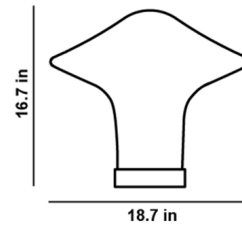

By Brokis

Description

The playful silhouette of the Trottola Table Lamp is inspired by a popular children's toy: the spinning top. The lamp's built-in LED shines through an interior opal diffuser and the opaline glass exterior to create an enchanting interplay of light and shadow. The dimmer switch on the cord allows both the brightness and color temperature (1800K - 6500K) to be adjusted to create the perfect ambiance for any space.

Shown in black anodized / opaline

Specifications

COLOR Opaline
BODY FINISH Black Anodized
WATTAGE 9.4W
DIMMER Included
DIMENSIONS 13.622"W x 11.614"H
INTEGRATED LED MODULE 1 x LED/9.4W/120V LED
COUNTRY OF ORIGIN Czech Republic