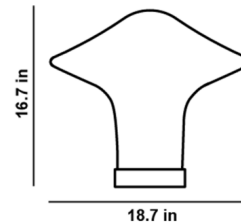

### Specifications

COLOR . . . . . Opaline  
BODY FINISH . . . . . Black Anodized  
WATTAGE . . . . . 9.4W  
DIMMER . . . . . Included  
DIMENSIONS . . . . . 13.622"W x 11.614"H  
INTEGRATED LED MODULE . . . . . 1 x LED/9.4W/120V LED  
COUNTRY OF ORIGIN . . . . . Czech Republic