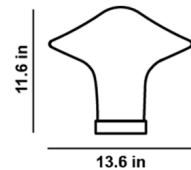

By Brokis

Description

The playful silhouette of the Trottola Table Lamp is inspired by a popular children's toy: the spinning top. The lamp's built-in LED shines through an interior opal diffuser and the opaline glass exterior to create an enchanting interplay of light and shadow. The dimmer switch on the cord allows both the brightness and color temperature (1800K - 6500K) to be adjusted to create the perfect ambiance for any space.

Shown in black anodized / opaline

Specifications

COLOR Opaline
BODY FINISH Black Anodized
WATTAGE 9.4W
DIMMER Included
DIMENSIONS 13.622"W x 11.614"H
INTEGRATED LED MODULE 1 x LED/9.4W/120V LED
COUNTRY OF ORIGIN Czech Republic