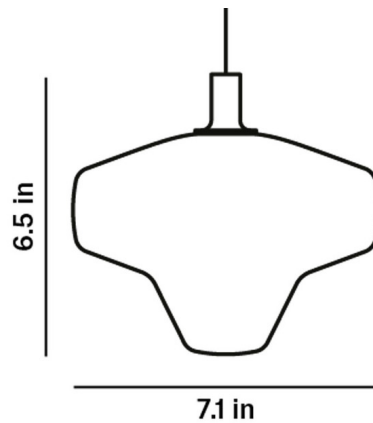

Shown in black anodized / opaline

Specifications

COLOR	Opaline
BODY FINISH	Black Anodized
WATTAGE	2.5W
DIMMER	Not Dimmable
DIMENSIONS	7.087"W x 6.496"H
INTEGRATED LED MODULE	1 x LED/2.5W/24V LED
COUNTRY OF ORIGIN	Czech Republic