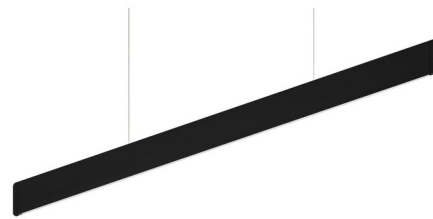

Lightology

lightology.com
866-954-4489
04-24-26

Project: _____

Company: _____

Location: _____ Fixture Type: _____

SPEC #: **BRC1352876**

Approved On: _____ Approved By: _____

After 8 Linear Pendant

By Bruck

Description

The After 8 Linear Pendant will elevate your environment with this slim profile Pendant. Whether suspended over dining tables or illuminating work spaces, its clean lines and finish options make it a seamless addition to any residential or commercial space. Light is diffused both up and down for overall illumination. Canopy is White.

Shown in black

Specifications

COLOR N/A
BODY FINISH Black
WATTAGE 42W
DIMMER Low Voltage Electronic
DIMENSIONS 48.5"L x 0.25"W x 3.125"H
INTEGRATED LED MODULE 1 x LED/42W/120V LED
COUNTRY OF ORIGIN Austria

Technical Information

PRODUCT DIMENSIONS Adjustable Cable Lengths: 78"
LAMP LIFE 50000 hours
COLOR RENDERING 90 CRI
LAMP COLOR 3000K
LUMENS/WATT 47.62
LUMINOUS FLUX 2000 lumens

CLICK TO VIEW PRODUCT

Notes: