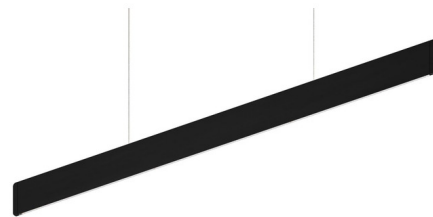

Lightology

lightology.com
866-954-4489
07-06-26

Project: _____

Company: _____

Location: _____ Fixture Type: _____

SPEC #: **BRC1352876**

Approved On: _____ Approved By: _____

After 8 Linear Pendant

By Bruck

Description

The After 8 Linear Pendant will elevate your environment with this slim profile Pendant. Whether suspended over dining tables or illuminating work spaces, its clean lines and finish options make it a seamless addition to any residential or commercial space. Light is diffused both up and down for overall illumination. Canopy is White.

Specifications

COLOR . . . . . N/A
BODY FINISH . . . . . Black
WATTAGE 42W
DIMMER . . . . . Low Voltage Electronic
DIMENSIONS . . . . . 48.5"L x 0.25"W x 3.125"H
INTEGRATED LED MODULE . . . . . 1 x LED/42W/120V LED
COUNTRY OF ORIGIN . . . . . Austria

Technical Information

PRODUCT DIMENSIONS . . . . . Adjustable Cable Lengths: 78"
LAMP LIFE . . . . . 50000 hours
COLOR RENDERING . . . . . 90 CRI
LAMP COLOR 3000K
LUMENS/WATT 47.62
LUMINOUS FLUX . . . . . 2000 lumens

Shown in black

CLICK TO VIEW PRODUCT

Notes: