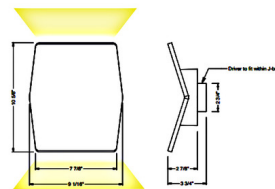

CLICK TO VIEW PRODUCT

Notes: