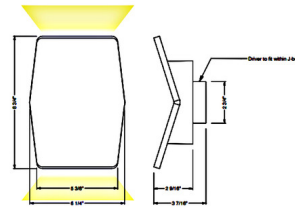

CLICK TO VIEW PRODUCT

Notes: