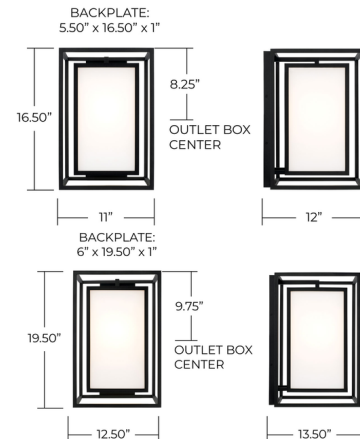

Shown in black / soft white

Specifications

COLOR	Soft White
BODY FINISH	Black
WATTAGE	17W
DIMMER	Standard 120V
DIMENSIONS	11"W x 16.5"H x 12"D
BULB NOT INCLUDED	1 x A19/Medium (E26)/100W/120V LED
OTHER BULB OPTIONS	1 x A19/Medium (E26)/100W/120V Incandescent
COUNTRY OF ORIGIN	China