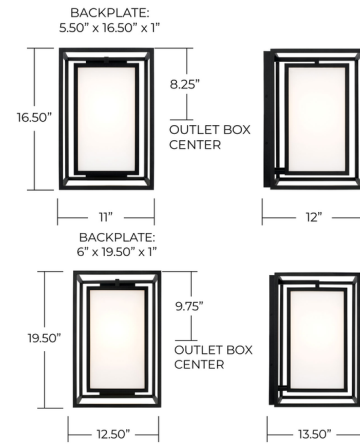

Description

The Aiden Outdoor Wall Light brings a neat, contemporary look to your exterior space. The clean glass diffuser seems to float in the open frame, and casts warm shadows of light across your area. Note: Includes a 5-Year Manufacturer Warranty Against Rust and Fading.

Shown in black / soft white

Specifications

COLOR	Soft White
BODY FINISH	Black
WATTAGE	17W
DIMMER	Standard 120V
DIMENSIONS	11"W x 16.5"H x 12"D
BULB NOT INCLUDED	1 x A19/Medium (E26)/100W/120V LED
OTHER BULB OPTIONS	1 x A19/Medium (E26)/100W/120V Incandescent
COUNTRY OF ORIGIN	China