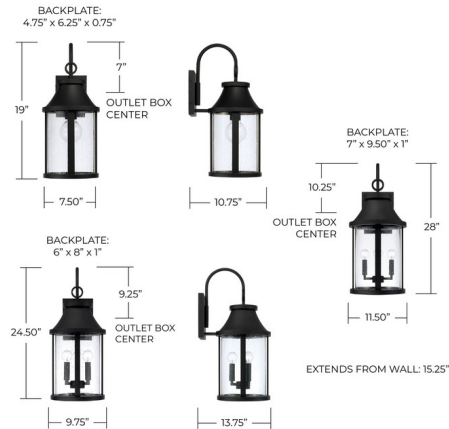

## Bridger Outdoor Wall Light

By Capital Lighting

### Description

The Bridger Outdoor Wall Light adds a charming style to your exterior space. The smooth circular lantern is complemented by seeded glass that casts warm shadows of light around your area. Note: Includes a 5-Year Manufacturer Warranty Against Rust and Fading.

### Specifications

COLOR	Clear Seeded
BODY FINISH	Black
WATTAGE	17W
DIMMER	Standard 120V
DIMENSIONS	7.5"W x 19"H x 10.75"D
BULB NOT INCLUDED	1 x A19/Medium (E26)/17W/120V LED
OTHER BULB OPTIONS	A19/Medium (E26)/100W/120V Incandescent
COUNTRY OF ORIGIN	China