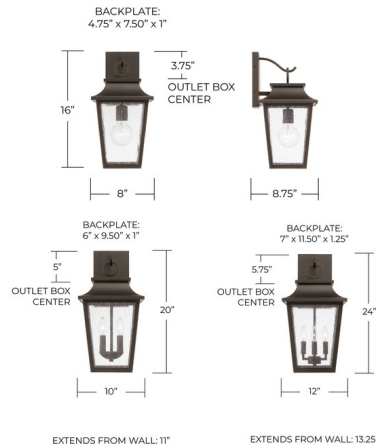

Lightology

lightology.com
866-954-4489
06-04-26

Project: _____

Company: _____

Location: _____ Fixture Type: _____

SPEC #: **CPT1352918**

Approved On: _____ Approved By: _____

Chandler Outdoor Wall Light By Capital Lighting

Description

The Chandler Outdoor Wall Light brings a whimsy look to the traditional lantern style. The curved lines and ring accent are complemented with antiqued glass that casts warm shadows of light across your exterior space. Note: Includes a 5-Year Manufacturer Warranty Against Rust and Fading.

Shown in black / antique glass

Specifications

COLOR	Antique Glass
BODY FINISH	Black
WATTAGE	17W
DIMMER	Standard 120V
DIMENSIONS	8"W x 16"H x 8.75"D
BULB NOT INCLUDED	1 x A19/Medium (E26)/17W/120V LED
OTHER BULB OPTIONS	A19/Medium (E26)/100W/120V Incandescent
COUNTRY OF ORIGIN	China