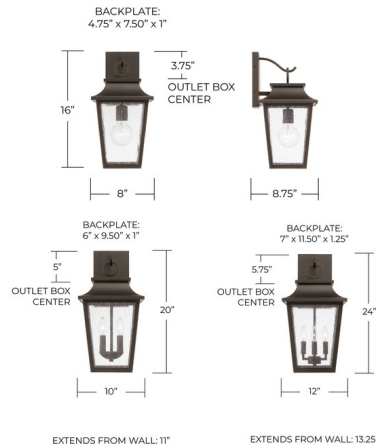

Lightology

lightology.com
866-954-4489
04-14-26

Project: _____

Company: _____

Location: _____ Fixture Type: _____

SPEC #: **CPT1352918**

Approved On: _____ Approved By: _____

Chandler Outdoor Wall Light By Capital Lighting

Description

The Chandler Outdoor Wall Light brings a whimsy look to the traditional lantern style. The curved lines and ring accent are complemented with antiqued glass that casts warm shadows of light across your exterior space. Note: Includes a 5-Year Manufacturer Warranty Against Rust and Fading.

Shown in black / antique glass

Specifications

COLOR	Antique Glass
BODY FINISH	Black
WATTAGE	17W
DIMMER	Standard 120V
DIMENSIONS	8"W x 16"H x 8.75"D
BULB NOT INCLUDED	1 x A19/Medium (E26)/17W/120V LED
OTHER BULB OPTIONS	A19/Medium (E26)/100W/120V Incandescent
COUNTRY OF ORIGIN	China