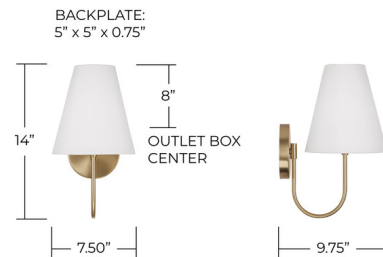

## Julia Wall Sconce By Capital Lighting

### Description

The Julia Wall Sconce brings a chic sophistication to your interior space. The curved arm holds a cone shaped shade that casts warm shadows across your room. A bottom glass diffuser helps soften the light. Note: Includes a 1-Year Manufacturer Warranty.

### Specifications

COLOR . . . . . Soft White  
BODY FINISH . . . . . Matte Brass  
WATTAGE . . . . . 9W  
DIMMER . . . . . N/A  
DIMENSIONS . . . . . 7.5"W x 14"H x 9.75"D  
BULB NOT INCLUDED . . . . . 1 x B10/Candelabra (E12)/9W/120V LED  
OTHER BULB OPTIONS . . . . . B10/Candelabra (E12)/60W/120V Incandescent  
COUNTRY OF ORIGIN . . . . . China

### Technical Information

PRODUCT DIMENSIONS . . . . . Backplate: 5 inch Diameter

CLICK TO VIEW PRODUCT

Notes: