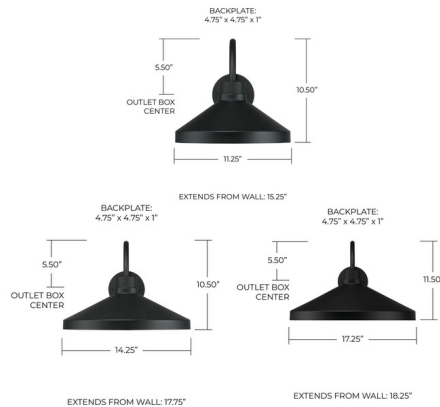

### Description

The Lofton Outdoor Wall Light brings a fresh take on the classic barn light style. The curved arm holds a smooth shade that is lined in white to bring warm shadows of light across your area. Note: Includes a 5-Year Manufacturer Warranty Against Rust and Fading.

### Specifications

COLOR . . . . . N/A  
 BODY FINISH . . . . . Black  
 WATTAGE . . . . . 17W  
 DIMMER . . . . . Standard 120V  
 DIMENSIONS . . . . . 11.25"W x 10.5"H x 15.25"D  
 BULB NOT INCLUDED . . . . . 1 x A19/Medium (E26)/17W/120V LED  
 OTHER BULB OPTIONS . . . . . A19/Medium (E26)/100W/120V Incandescent  
 COUNTRY OF ORIGIN . . . . . China

### Technical Information

PRODUCT DIMENSIONS . . . . . Backplate: 4.75 inch Diameter

Shown in black

CLICK TO VIEW PRODUCT

Notes: